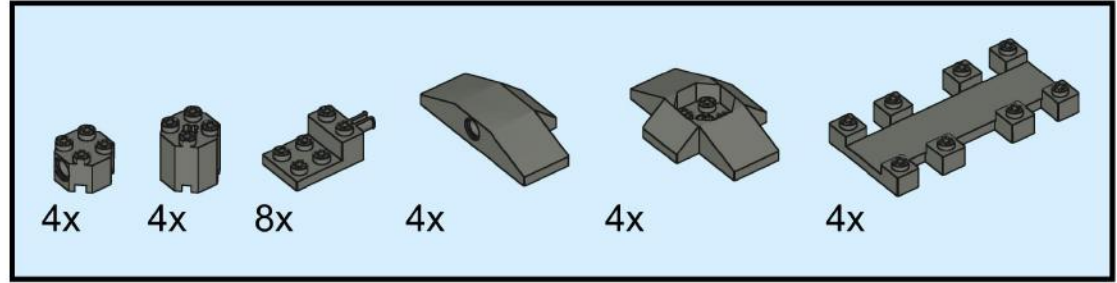

16x  
032, 85

14x  
305, 85

TRI✖BRI✖.NL

Custom train tracks

1

2

					
16x	4x	8x	4x	4x	2x

3

4

4x 24x 4x 4x 2x

5

				
20x	140x	20x	20x	10x

6