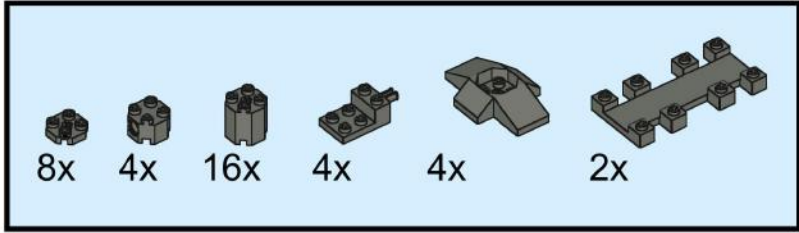

16x  
032, 85

14x  
305, 85

TRI✖BRI✖.NL

Custom train tracks

1

2

					
16x	4x	8x	4x	4x	2x

3

4

4x 24x 4x 4x 2x

5

				
20x	140x	20x	20x	10x

6